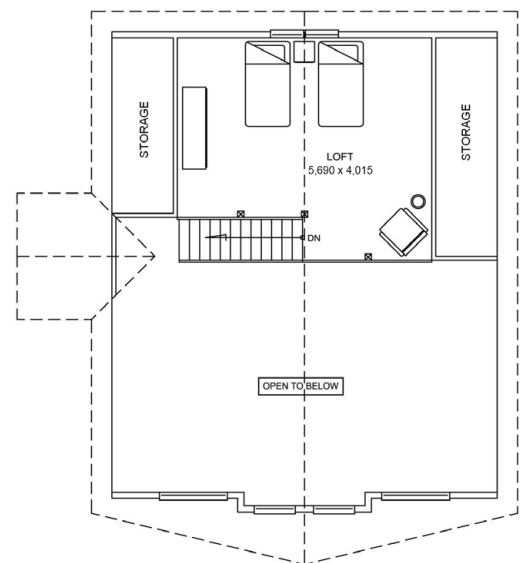

Floor Plan:

Aleutian

Model No:

1470

Total Area:

119.47 m² (36.14 坪)

Width:

8.99 m

Depth:

10.95 m

MAIN FLOOR
92.25 m² (27.91 坪)

LOFT
27.22 m² (8.23 坪)