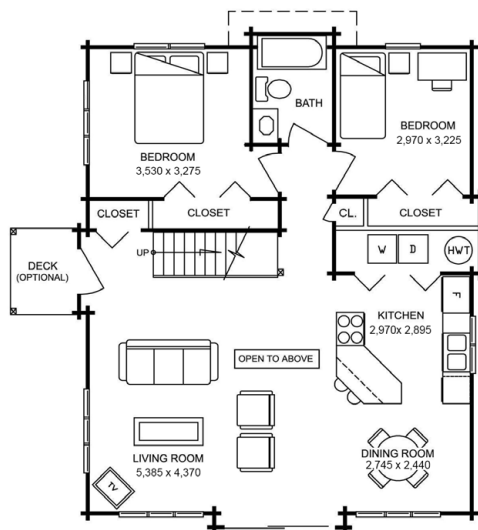

Floor Plan:

Aleutian

Model No:

1470

Total Area:

119.47 m² (36.14 坪)

Width:

8.99 m

Depth:

10.95 m

MAIN FLOOR
92.25 m² (27.91 坪)

LOFT
27.22 m² (8.23 坪)