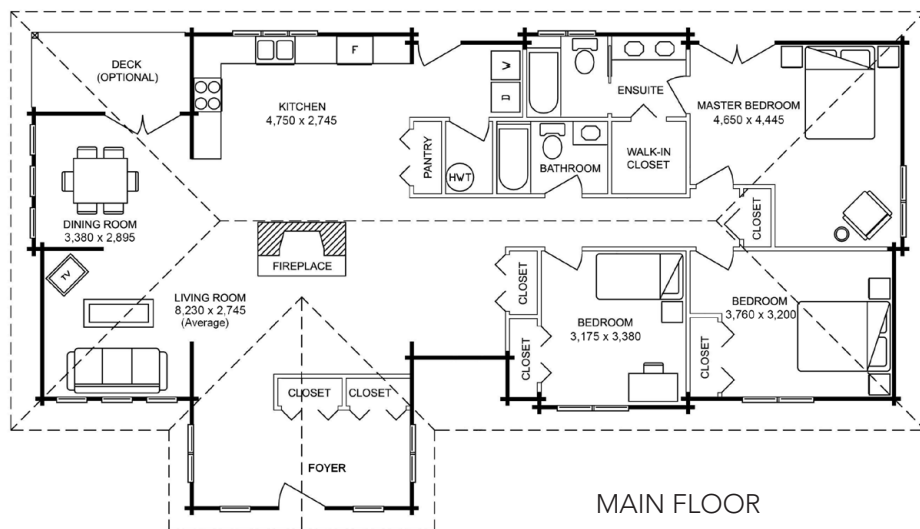

# Lakewood

A fabulous home for entertaining with an open plan encompassing dining room, family room and living room all around a unique central fireplace. The Master Bedroom includes a walk-in closet, bathroom and powder room. The Lakewood is a perfect home for gatherings with family and friends.

Floor Plan:

**Lakewood**

Model No:

**1580**

Total Area:

**157.54 m<sup>2</sup> (47.65 坪)**

Width:

**19.2 m**

Depth:

**10.5 m**

MAIN FLOOR  
157.54 m<sup>2</sup> (47.65 坪)