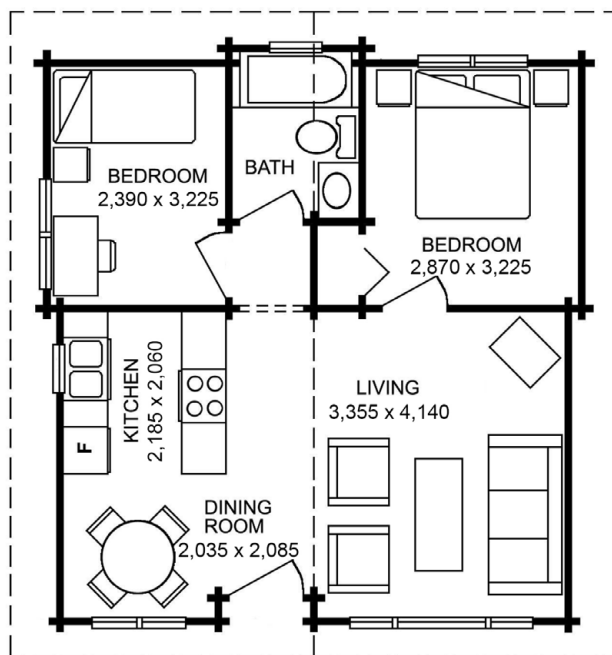

Quadra

This cozy and comfortable home makes roughing it a positively pleasurable experience. Two bedrooms with a shared bathroom complement an open kitchen, dining and living area. The large picture windows add a stunning sense of space to this charming model.

Floor Plan:

Quadra

Model No:

292

Total Area:

54.68 m² (16.54 坪)

Width:

7.35 m

Depth:

7.84 m

MAIN FLOOR
54.68 m² (16.54 坪)