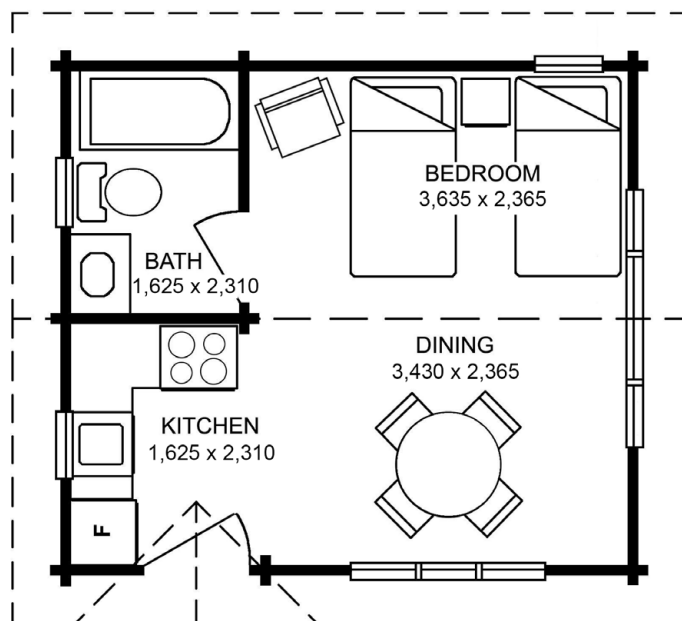

Floor Plan:

Teton

Model No:

721

Total Area:

27.16 m² (8.22 坪)

Width:

5.52 m

Depth:

4.92 m

MAIN FLOOR
27.16 m² (8.22 坪)